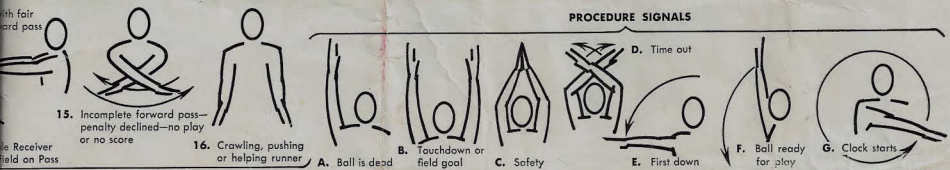

MALAKOFF TIGERS

No.	Name	Pos.	Wt.
10	Ken Andrews	B...	160
11	Don Jordon	B...	170
12	Don Robertson	T...	145
13	Gary Spivey	B...	135
14	Sonny Humphries	B...	125
15	Neil Williams	B...	120
21	Charles Abbott	B...	105
21	Stanley Johnson	G...	150
22	Willard Wood	B...	100
26	Steve Haney	B...	130
27	Bo Johnson	B...	115
28	Howard Hardy	G...	160
30	Wayne Brown	T...	170
33	Eddie Nokes	T...	170
35	Larry Surls	E...	160
36	Dickie Darden	E...	170
37	Joel Rogers	B...	135
42	Kenneth Carroll	E...	145
44	Royce Shelton	B...	165
46	Frank Garcia	B...	135
50	Milburn Holt	E...	135
61	Paul Bankston	C...	175
62	Billy Robertson	G...	150
70	Ben Garcia	G...	155
72	Bobby Rogers	C...	180
73	Jerry Miller	T...	200
77	Don Henderson	E...	115
80	Marion Washum	G...	165

COLORS: Black and Gold.
COACH: Bill Loggins.
ASST. COACH: Bob Farmer.
MANAGERS: Pat Smith and Bill Kirby.